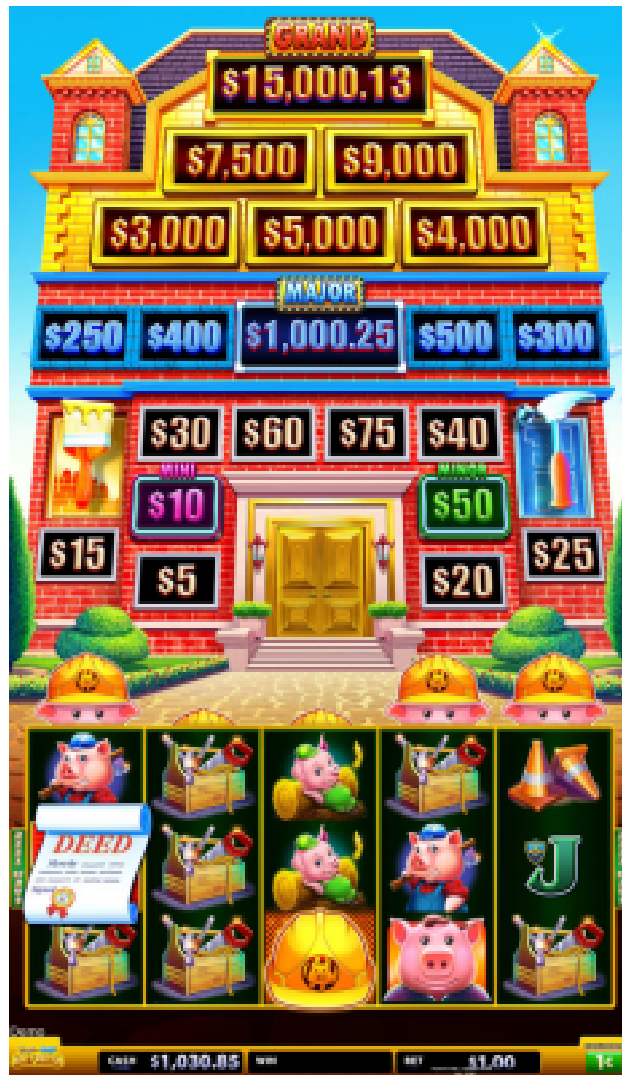

HomingGame Factory: Premium Huff N' Puff™ Money Mansion Solutions

Top-Tier Casino Slot Cabinets & Fishing Table Game Integration

BASE GAME

5.7 x 100

Product Overview

Upgrade your gaming floor with the latest evolution of Huff N' Puff Money Mansion. High-performance hardware for 32" and 43" cabinets with premium ROI.

Specification	Slot Cabinet	Fishing Table
Monitor	32"/43" 4K	55"-85"
Game	243 Ways	Multiplayer
RTP	88%-98%	Configurable
Hardware	Metal + LED	Steel Base

Email: hominggame224@gmail.com
 WhatsApp: 0086-18688409495
 Website: www.gametube.hk
 Watch Video