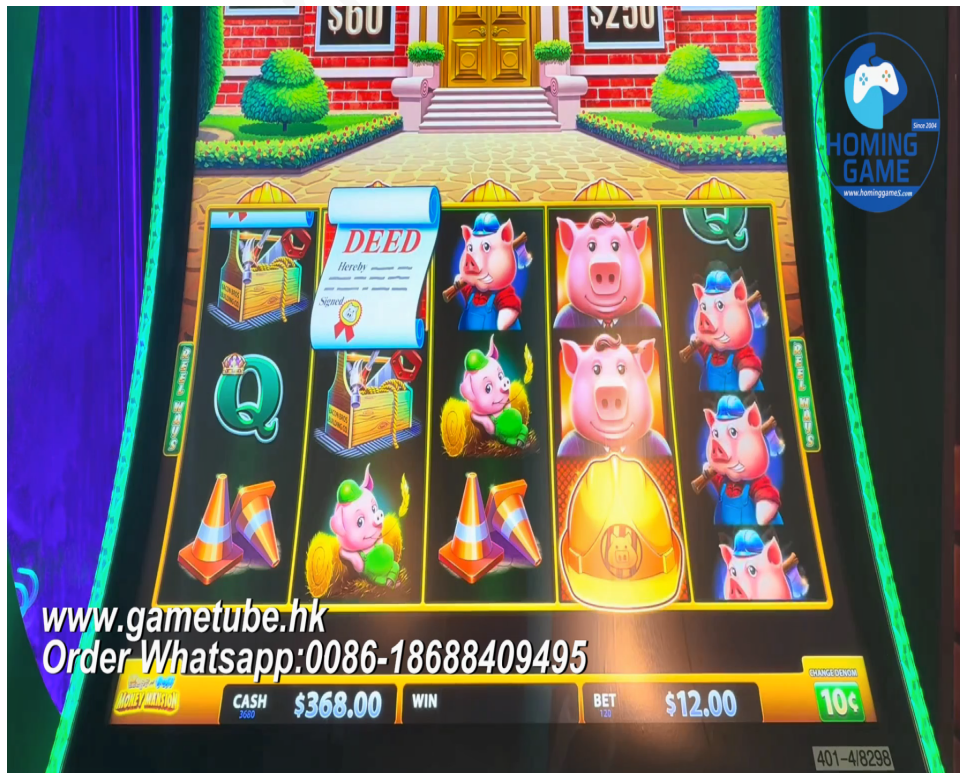

Hard Hat Edition Huff n Puff Slot Machine – HomingGame Deluxe 4K Curved Cabinet

Verified Factory Direct

The Hard Hat Edition Huff n Puff slot machine is HomingGame's top-tier earning cabinet. Featuring high-performance logic boards and a premium 4K curved touch screen, this machine is designed for

24/7 industrial-grade stability and maximum player retention.

Model: HG-HP-2026

Lead Time: 7-15 Days

Customization: Logo / LED / Cabinet

Application: Game Room / Amusement

Product Specifications:

Brand Name: HomingGame Factory

Game Software: Huff n Puff (Hard Hat Edition)

Screen Size: 43" / 49" 4K Curved Touch Monitor

Cabinet Material: Heavy Duty Metal + RGB LED Trim

Winning Rate: 85% - 99% (Operator Adjustable)

Voltage: 110V / 220V Compatible

Payment Support: ICT / MEI / ITL Bill Acceptors & Printers

Why Choose Our Huff n Puff Machine?

- Perceived Persistence: Large "Top Hat" visual on the upper screen teases upcoming bonuses.
- Wolf Blow Down Mechanic: Engaging animations and high-fidelity sound for immersive play.
- Anti-Cheat System: Encrypted HET game boards ensure security and fairness.
- Plug & Play: Fully assembled and tested for 48 hours before shipping.